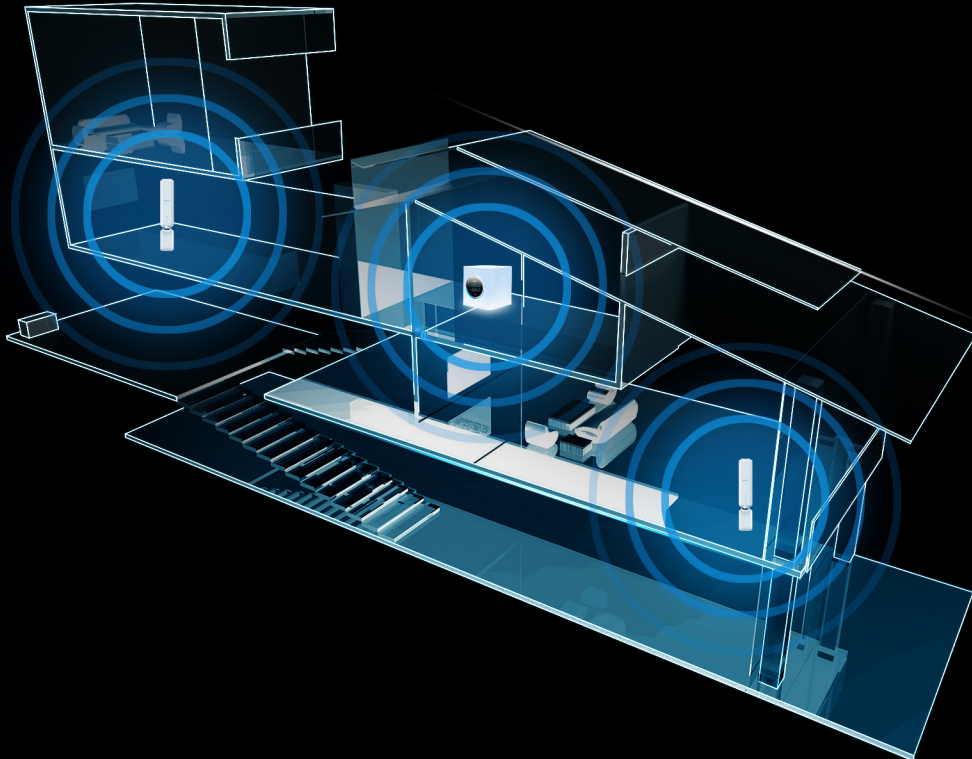

AmpliFi™ is more than a common home router: it's the ultimate Wi-Fi system. With turbocharged 802.11AC Wi-Fi, AmpliFi utilizes multiple self-configuring radios and advanced antenna technology to bring ubiquitous Wi-Fi coverage to any home.

Your Wi-Fi Router is No Longer Something to Hide

Designed from the outside in, AmpliFi is meant to be a showcase piece for the modern home.

Perfected User Experience

One intuitive app allows instant setup, powerful reporting metrics, and easy guest access. Out of the box, the AmpliFi router and extenders are pre-paired to work seamlessly as a Wi-Fi system. The smart touchscreen display combined with the Bluetooth capabilities of the router provide an instant setup experience using any Android or iOS smartphone.

Hardware Overview

Router

Extenders

Adjust the Super Antenna for optimal signal reception

AMPLIFI™

The AmpliFi Router and Extender Kit (model: AFi) includes a router base station and two wireless extenders for Wi-Fi coverage throughout your home. It provides powerful wireless performance in an innovative and elegant design. The router features an intuitive touchscreen display and the extenders feature a unique adjustable Super Antenna.