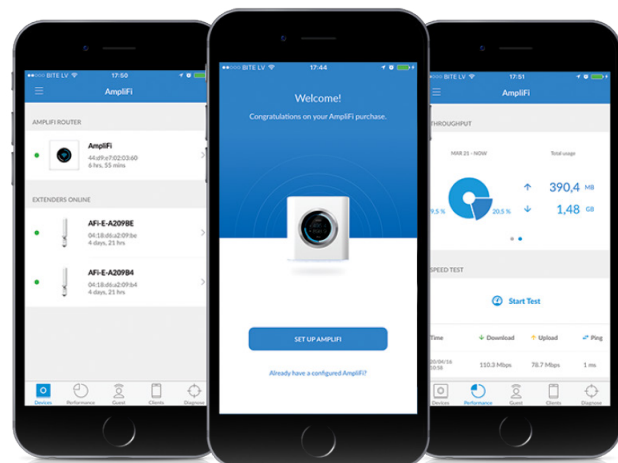

Your Wi-Fi Router is No Longer Something to Hide

Designed from the outside in, AmpliFi is meant to be a showcase piece for the modern home.

Perfected User Experience

One intuitive app allows instant setup, powerful reporting metrics, and easy guest access. Out of the box, the AmpliFi router and extenders are pre-paired to work seamlessly as a Wi-Fi system. The smart touchscreen display combined with the Bluetooth capabilities of the router provide an instant setup experience using any Android or iOS smartphone.