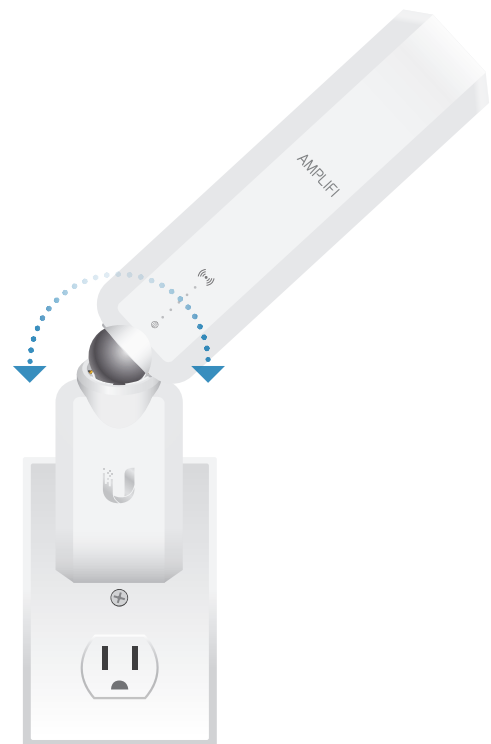

Hardware Overview

Router

Extenders

Adjust the Super Antenna for optimal signal reception

AMPLIFI™

The AmpliFi Router and Extender Kit (model: AFi) includes a router base station and two wireless extenders for Wi-Fi coverage throughout your home. It provides powerful wireless performance in an innovative and elegant design. The router features an intuitive touchscreen display and the extenders feature a unique adjustable Super Antenna.