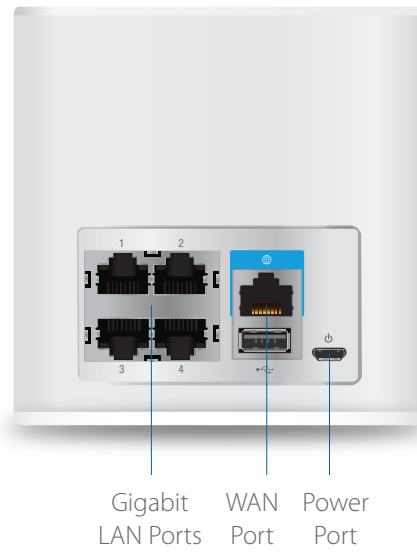

Hardware Overview

Router

Extenders

Adjust the Super Antenna for optimal signal reception

AMPLIFI™

The AmpliFi Router and Extender Kit (model: AFi) includes a router base station and two wireless extenders for Wi-Fi coverage throughout your home. It provides powerful wireless performance in an innovative and elegant design. The router features an intuitive touchscreen display and the extenders feature a unique adjustable Super Antenna.