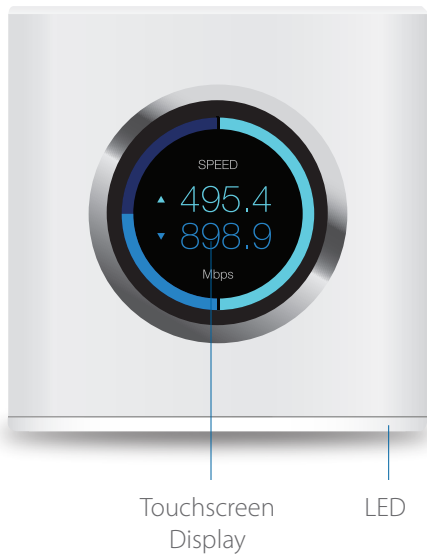

Hardware Overview

Router