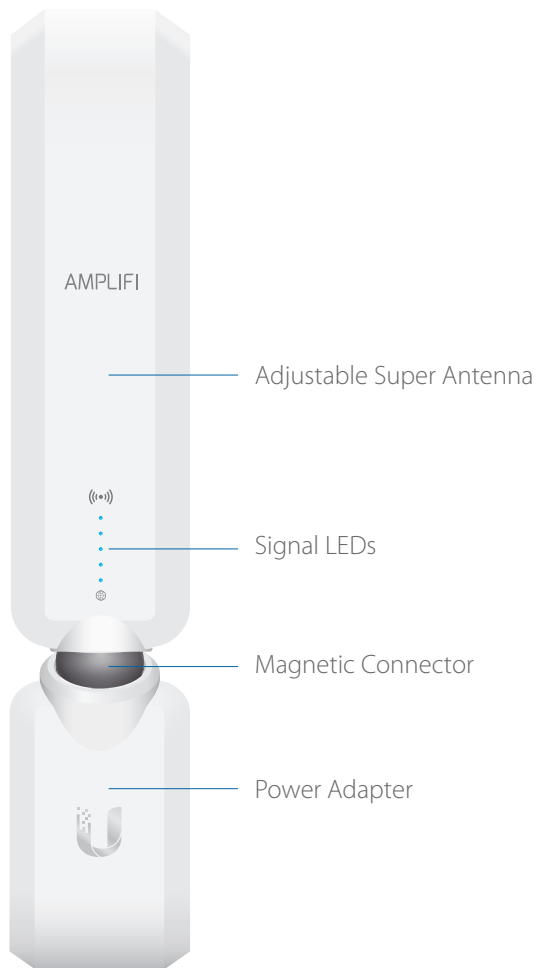

Extenders

Adjust the Super Antenna for optimal signal reception