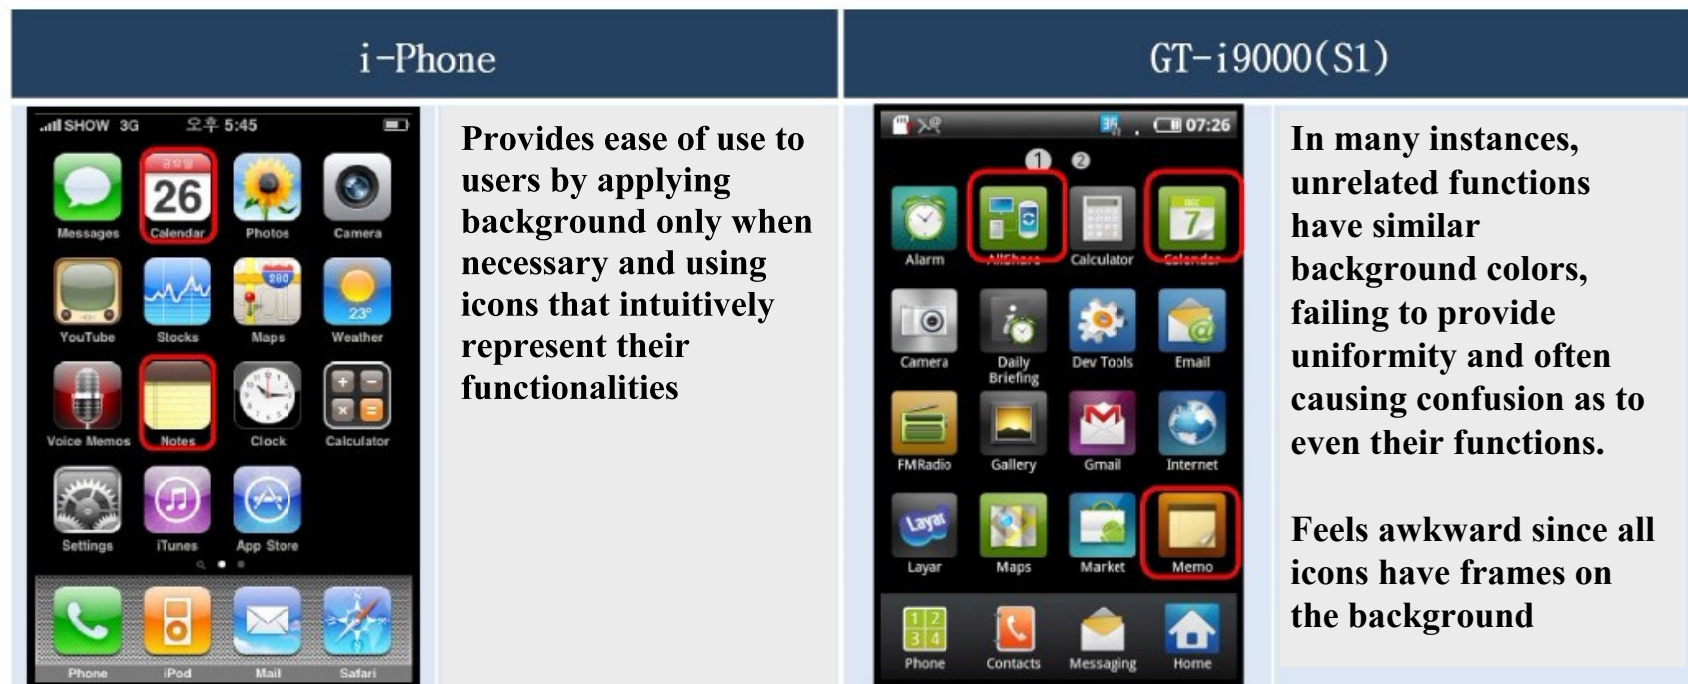

Translation

Confidential

117. Visual Interaction Effect _ Icon

□ Poor color arrangement of rectangular frames on the homescreen that form the backgrounds for icons

- i-Phone : Icons on home screen have high intuitiveness because a background is used only when necessary
- S1 : Many instances where icons have similar background colors even though they do not have similar functions

Directions for Improvement

Either change the colors of bordering rectangular frames according to a consistent pattern for a uniform feel, or remove the rectangular frame and use the icons only for a clean and uniform feel